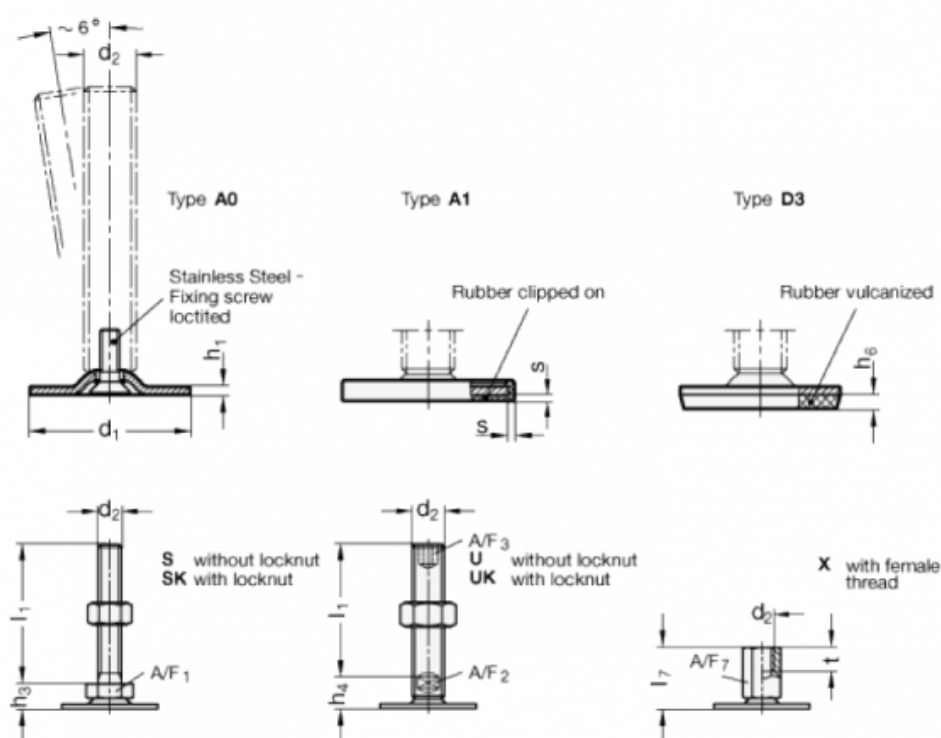

Data Sheet

Article number: 204060M1050A0S

Description: E+G levelling foot
GN 40-60-M10-50-A0-S

Note: S Without nut, External hexagon at the bottom

Measures

A/F1	=	17
d1	=	60
d2	=	M10
h1	=	2.5
h3	=	11
h6	=	
l1	=	50
s	=	